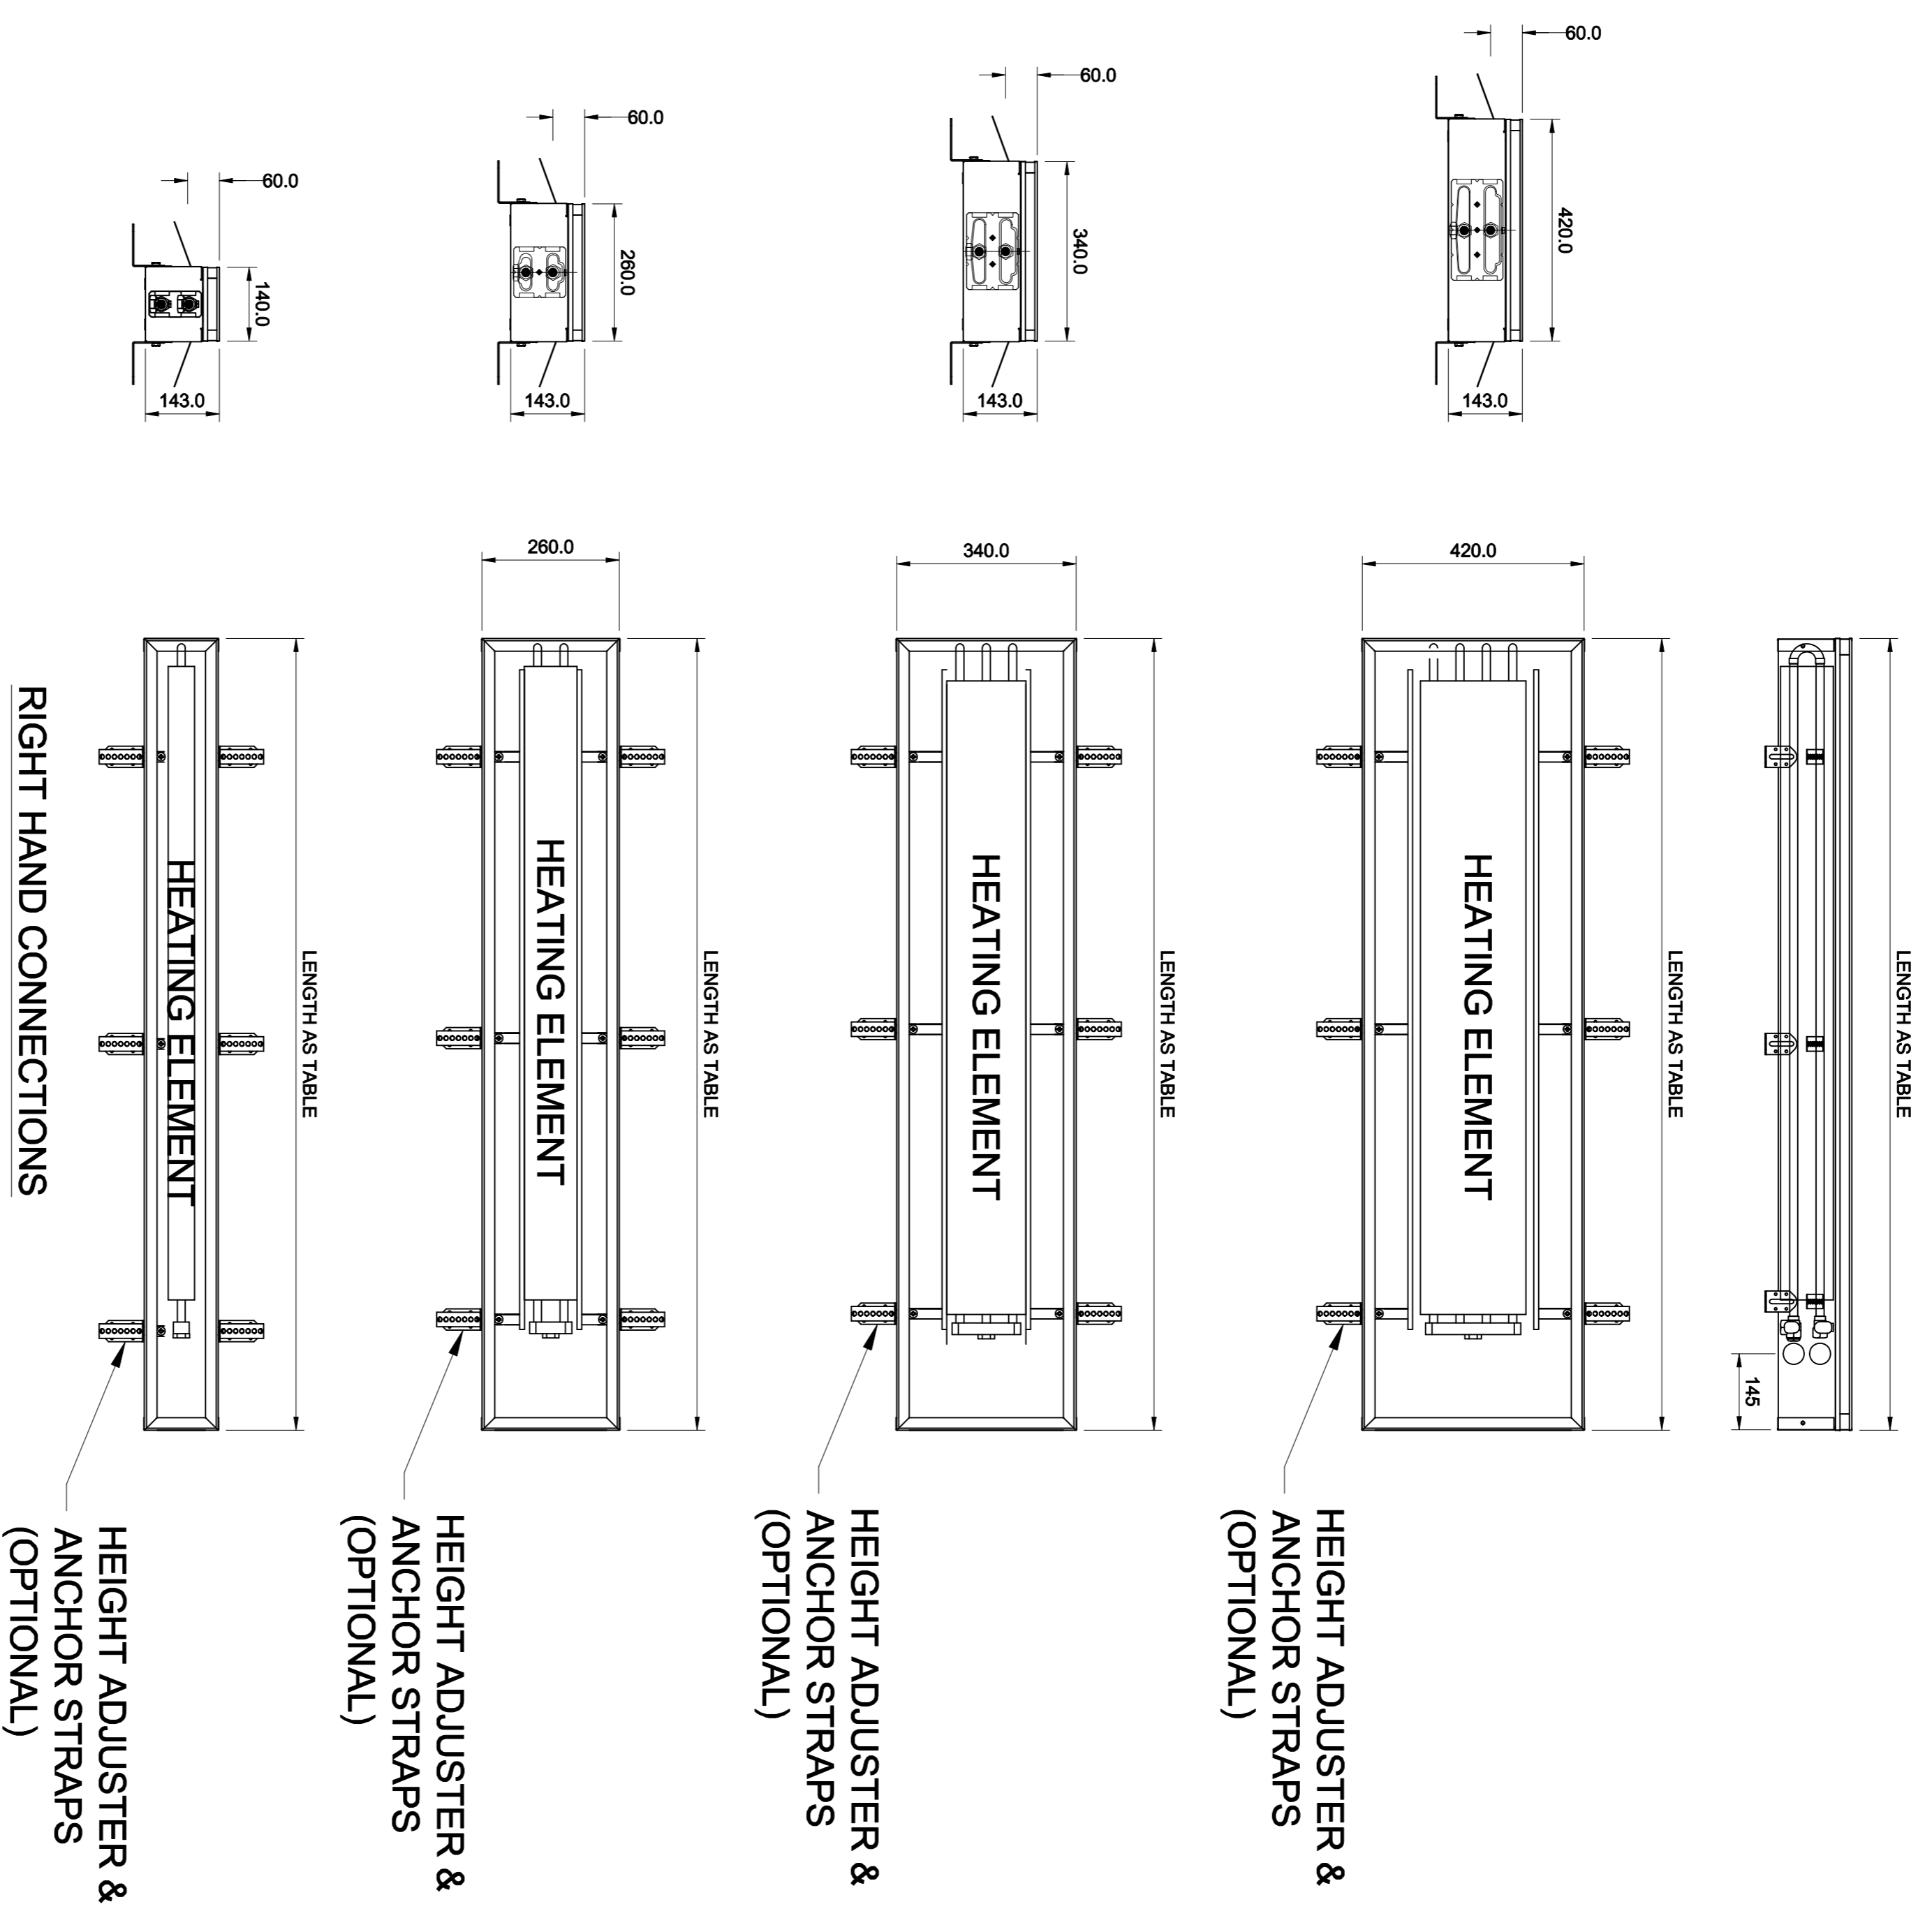

MINI CANAL H014 STANDARD LENGTHS
700mm
800mm
900mm
1000mm
1100mm
1200mm
1300mm
1500mm
1700mm
1900mm
2100mm
2300mm
2500mm
2700mm
2900mm
3100mm
3300mm
3500mm
3700mm
3900mm
4100mm
4300mm
4500mm
4700mm
4900mm

- NOTES**
1. THE GRILLES ARE NOT SHOWN ON THE DRAWING BUT CAN BE TURNED ON BY TURNING THE RELEVANT GRILLE LAYER ON.
 2. ALL JAGA MINI CANAL HEATING COME PREASSEMBLED FOR EASE OF INSTALLATION.
 3. WHERE LENGTHS ARE OVER 4900mm LONG THEY WILL BE MADE UP OF MULTIPLE UNITS AND THEREFORE MULTIPLE HEAT EXCHANGERS.
 4. EACH UNIT HAS A HEATING ELEMENT WITH SAME END 1/2" BSP CONNECTIONS AND WILL NEED TO BE CONNECTED TO LPHW CIRCUIT IN PARALLEL.(OPPOSITE END CONNECTIONS ARE AVAILABLE BY CONTACTING JAGA HEATING)
 5. UNITS COME COMPLETE WITH HEIGHT ADJUSTERS FOR LEVELLING AND ARE ADJUSTABLE FROM 0-45mm.
 6. ALL UNITS ARE NATURAL CONVECTION.
 7. THE COLOUR OF THE TRENCH IS PAL7024.
 8. THE TRENCH SHOWN IS '1' GRILLE FRAME.

REV. 0	FIRST ISSUE	ASSEMBLY	06/07/15
PRODUCT REF.	MINI CANAL H014	SHEET NO.	1 of 1
CUSTOMER DESCRIPTION	MINI CANAL H014	SIZE	A1
DRAWING NO.	MICA014	PROJECTION	0
LEDBURY, HEREFORDSHIRE	TEL: +44 (0)1531 631 533	DATE: 06/07/15	INT: A.S.
	FAX: +44 (0)1531 631 534	SCALE: 1:10	