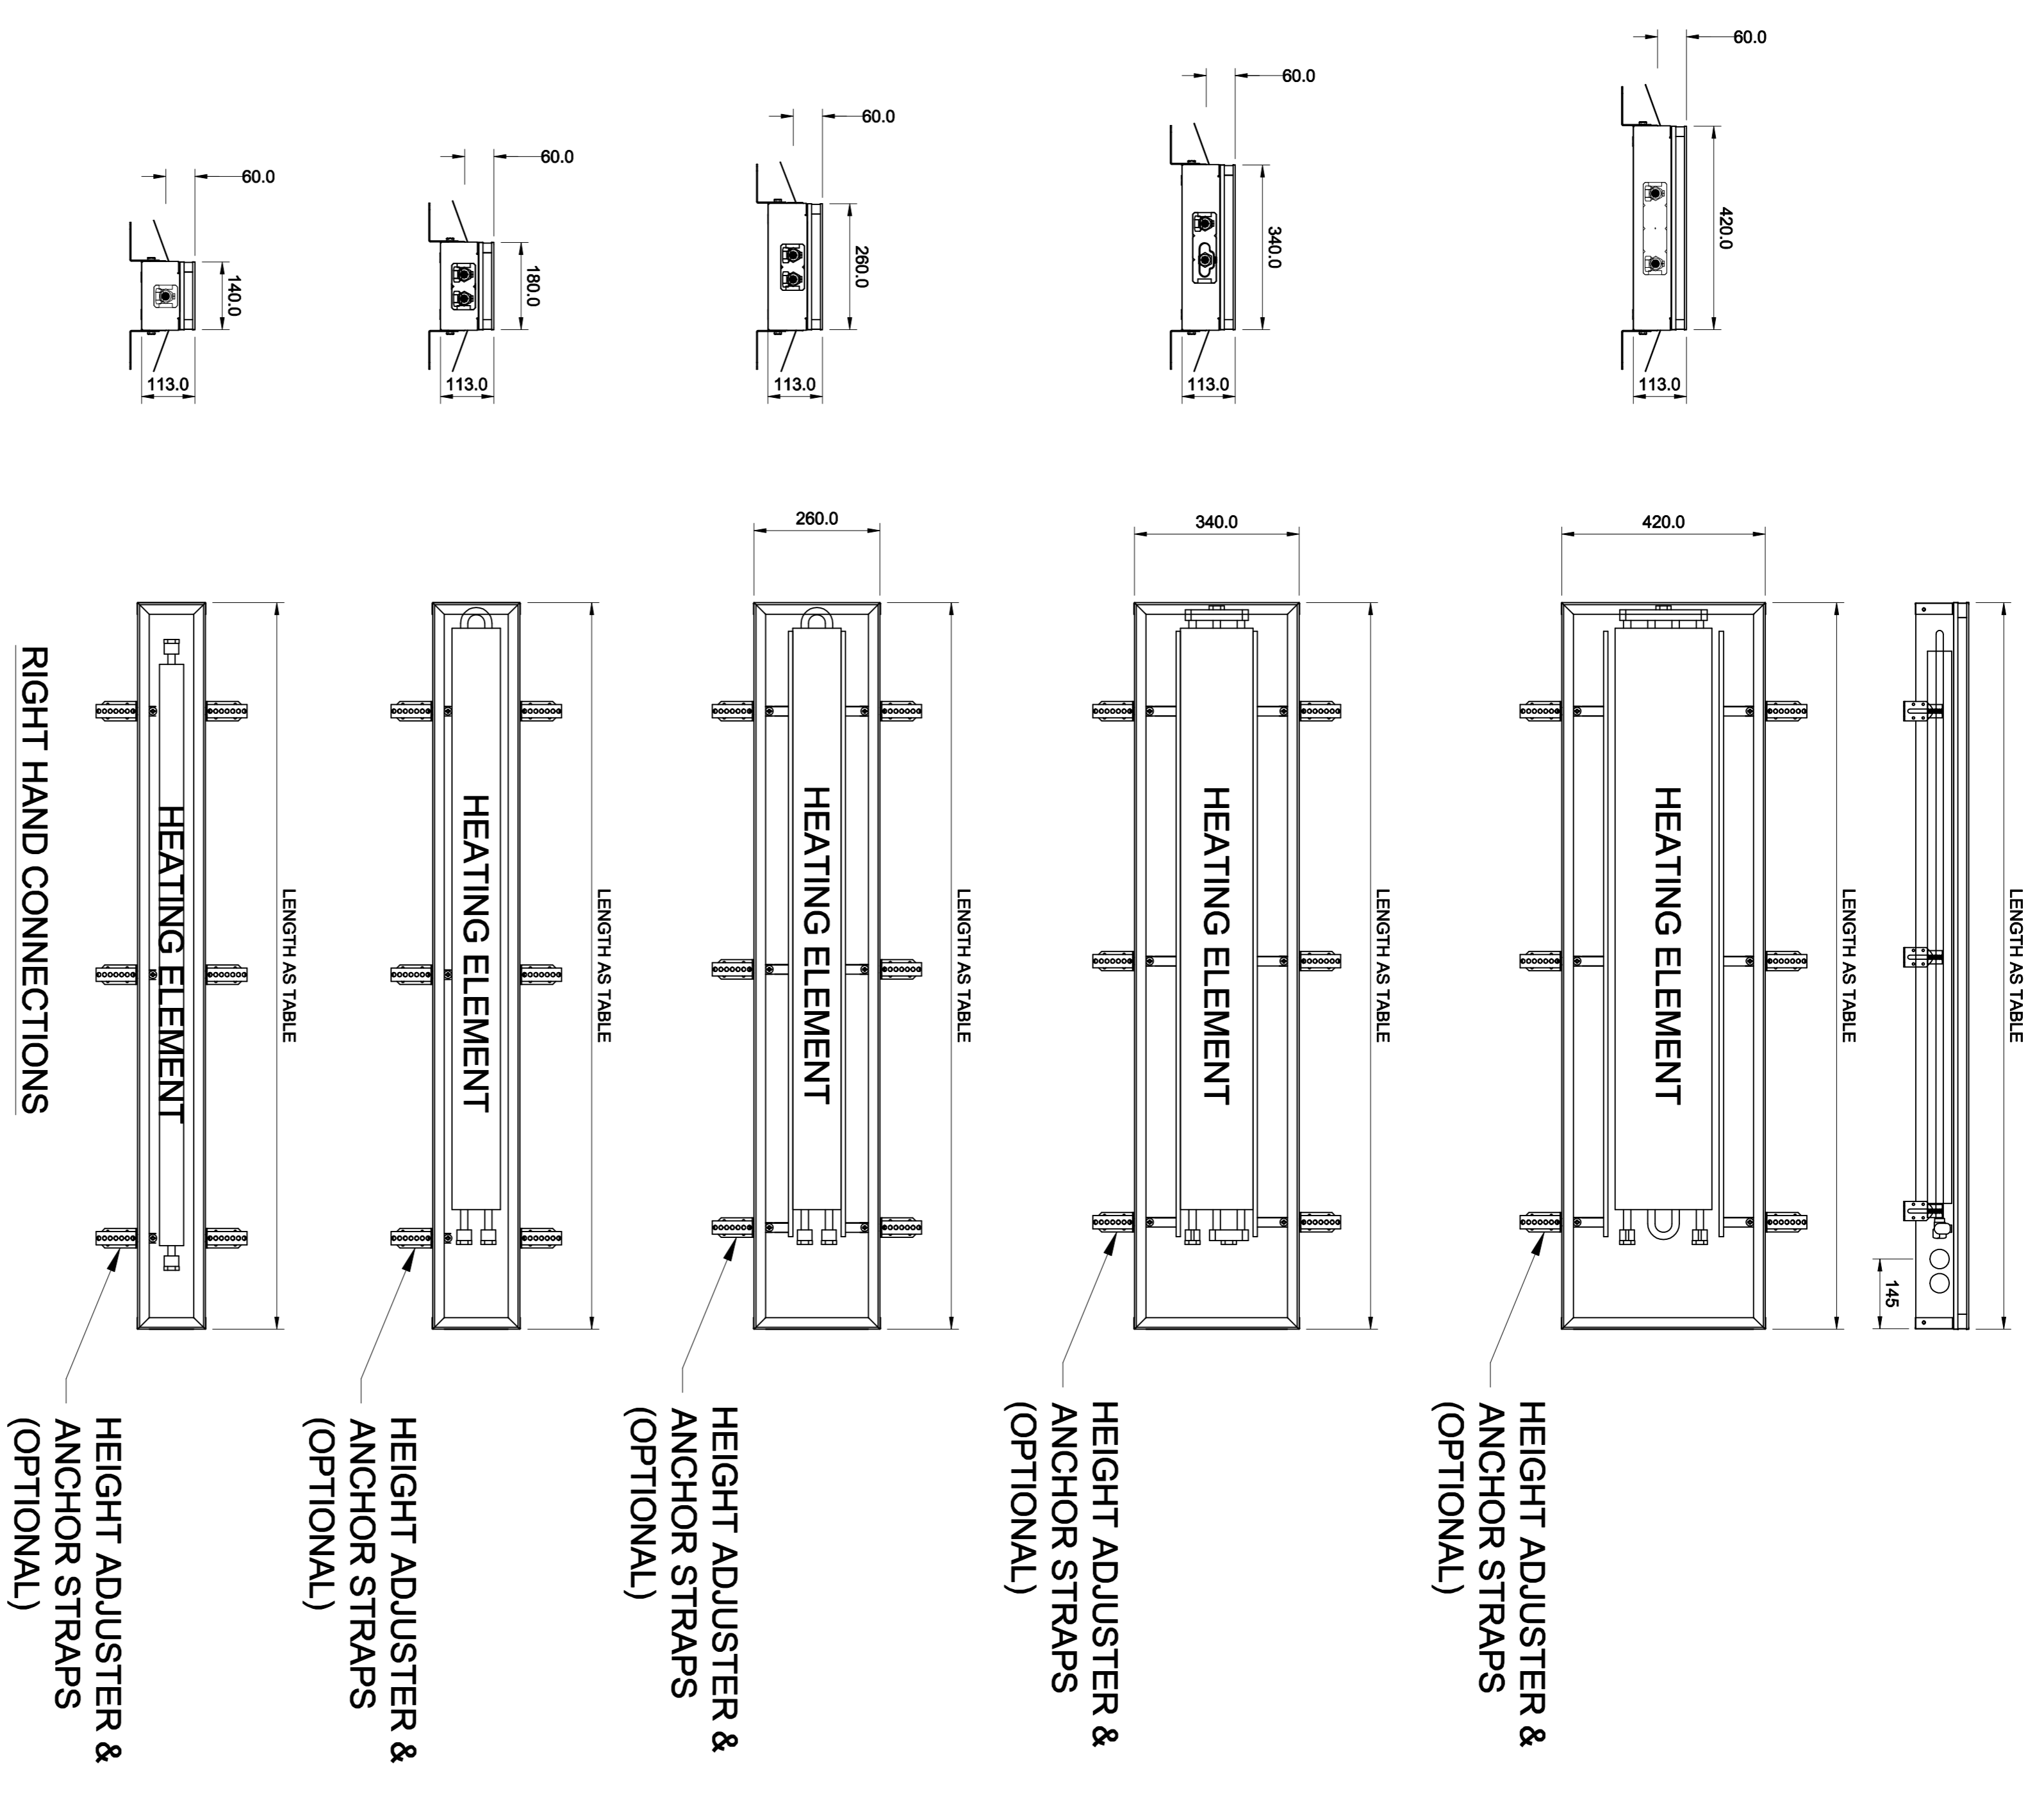

MINI CANAL H011 STANDARD LENGTHS
700mm
800mm
900mm
1000mm
1100mm
1200mm
1300mm
1500mm
1700mm
1900mm
2100mm
2300mm
2500mm
2700mm
2900mm
3100mm
3300mm
3500mm
3700mm
3900mm
4100mm
4300mm
4500mm
4700mm
4900mm

- NOTES**
1. THE GRILLES ARE NOT SHOWN ON THE DRAWING BUT CAN BE TURNED ON BY TURNING THE RELEVANT GRILLE LAYER ON.
 2. ALL JAGA MINI CANAL HEATING COME PREASSEMBLED FOR EASE OF INSTALLATION.
 3. WHERE LENGTHS ARE OVER 4900mm LONG THEY WILL BE MADE UP OF MULTIPLE UNITS AND THEREFORE MULTIPLE HEAT EXCHANGERS.
 4. EACH UNIT HAS A HEATING ELEMENT WITH SAME END 1/2" BSP CONNECTIONS AND WILL NEED TO BE CONNECTED TO LPHW CIRCUIT IN PARALLEL.(OPPOSITE END CONNECTIONS ARE AVAILABLE BY CONTACTING JAGA HEATING - APART FROM 1400mm WIDE HAS OPPOSITE END CONNECTIONS AS STANDARD)
 5. UNITS COME COMPLETE WITH HEIGHT ADJUSTERS FOR LEVELLING AND ARE ADJUSTABLE FROM 0-45mm.
 6. ALL UNITS ARE NATURAL CONVECTION.
 7. THE COLOUR OF THE TRENCH IS RAL7024.
 8. THE TRENCH SHOWN IS '1' GRILLE FRAME.

		PRODUCT REF. MINI CANAL H011	
CUSTOMER: MINI CANAL H011		DRAWING NO.: MICA011	
DESCRIPTION: MINI CANAL H011		DATE: 06/07/15	
REV.: 0		SCALE: 1:10	
DESCRIPTION: FIRST ISSUE		DATE: 06/07/15	
REV.: 0		SCALE: 1:10	
PRODUCT REF.: MINI CANAL H011		DRAWING NO.: MICA011	
CUSTOMER: MINI CANAL H011		DATE: 06/07/15	
DESCRIPTION: MINI CANAL H011		SCALE: 1:10	
REV.: 0		SCALE: 1:10	