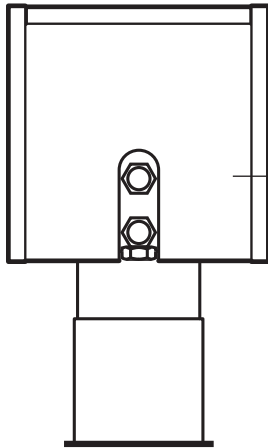

# Mini Freestanding

Easy access grille for maintenance

Scratch-resistant finish

Strong, reliable design

Wide range of colours available

Jaga Low-H<sub>2</sub>O heat exchanger

A range of fixed and adjustable feet available  
see opposite page

## Options

Bench mounting set

Brush

From 600mm to 1600mm: minimum 2 sets  
From 1800mm to 3000mm: minimum 3 sets  
Bench not supplied

For easy cleaning of the underside of the Low-H<sub>2</sub>O heat exchanger  
without detaching the casing.