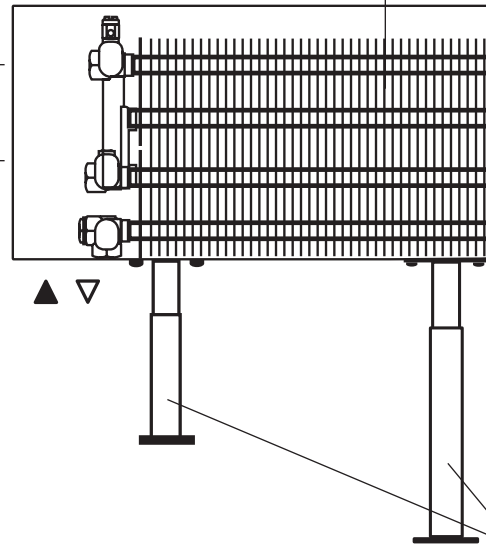

# Mini Freestanding

Easy access grille for maintenance

Scratch-resistant finish

Strong, reliable design

Wide range of colours available

Jaga Low-H<sub>2</sub>O heat exchanger

A range of fixed and adjustable feet available  
see opposite page

## Options

Bench mounting set

Brush

From 600mm to 1600mm: minimum 2 sets  
From 1800mm to 3000mm: minimum 3 sets  
Bench not supplied

For easy cleaning of the underside of the Low-H<sub>2</sub>O heat exchanger  
without detaching the casing.