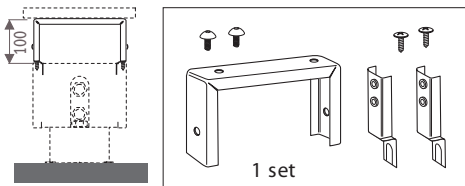

# Mini Freestanding

Easy access grille for maintenance

Scratch-resistant finish

Strong, reliable design

Wide range of colours available

Jaga Low-H<sub>2</sub>O heat exchanger

A range of fixed and adjustable feet available  
see opposite page

## Options

Bench mounting set

Brush

From 600mm to 1600mm: minimum 2 sets  
From 1800mm to 3000mm: minimum 3 sets  
Bench not supplied

For easy cleaning of the underside of the Low-H<sub>2</sub>O heat exchanger  
without detaching the casing.